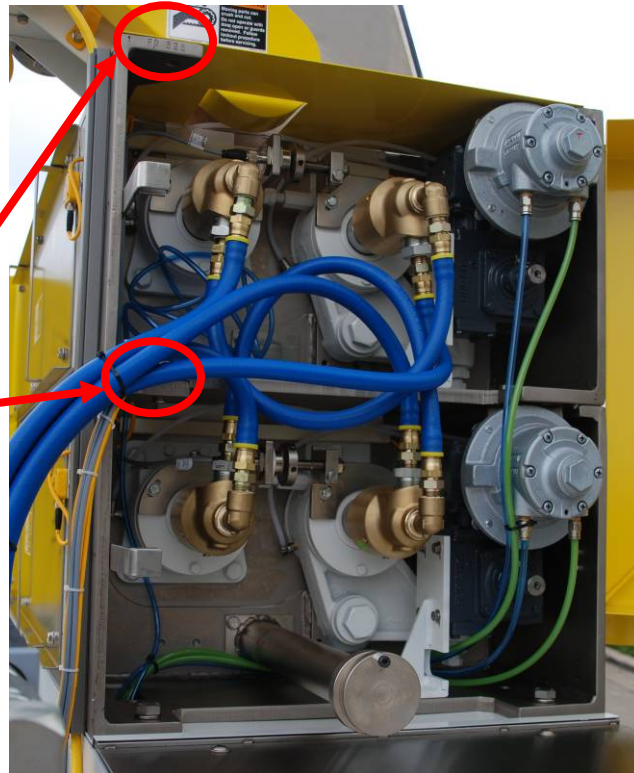

3125 South Kolin Avenue
Chicago, Illinois 60623
Ph: 773.254.3929
Fx: 773.254.3935

How to Find the Serial Number Of Your MPE Granulizer

On IMD series Granulizers, the serial number is punched into the frame at the top left corner of the operator end.

Serial Numbers

Each grinding section has a unique serial number.

On all other Granulizers, the serial number is punched into the frame above the index plate / gap adjust handle.

Serial Number