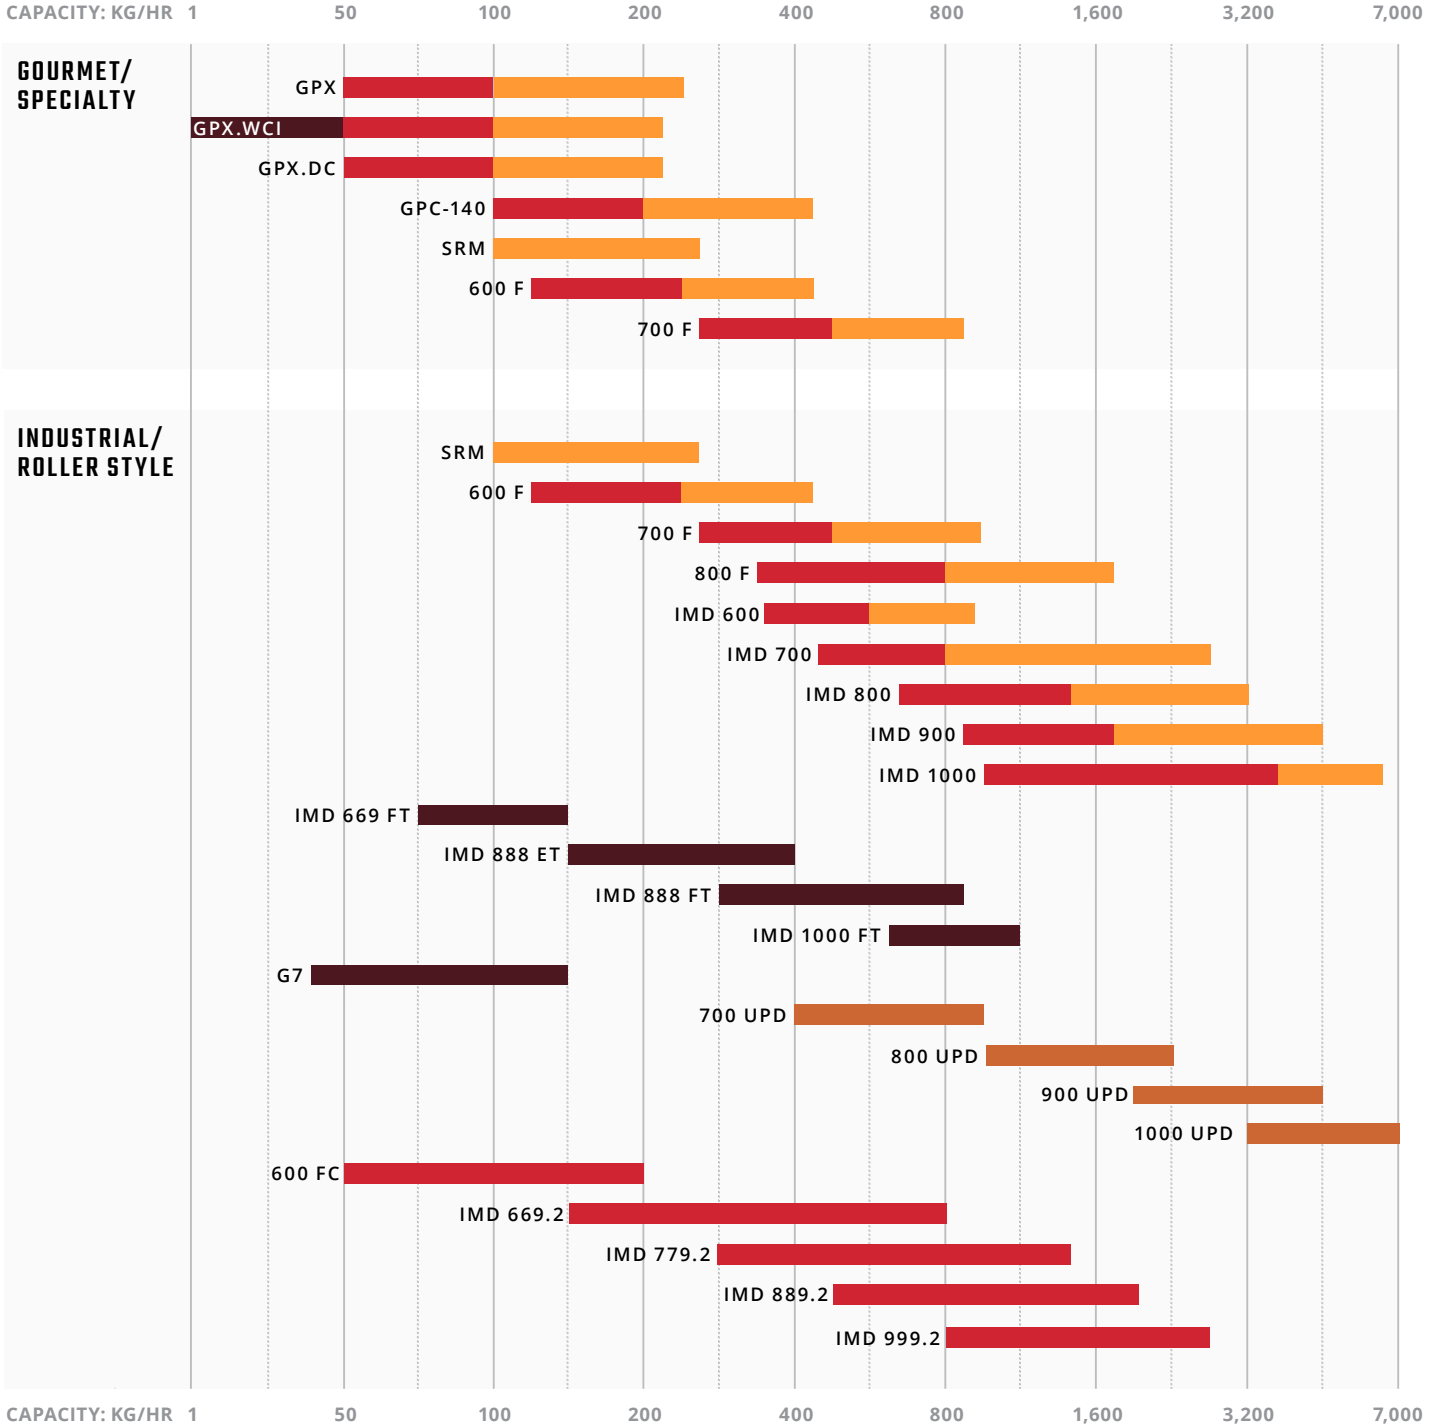

# CAPACITY- KG/HR

■ ULTRAFINE / TURKISH  
50 – 175 µm

■ ESPRESSO / CAPSULES & PODS  
200 – 600 µm

■ FILTER  
500 – 900 µm

■ SOLUBLE / EXTRACT  
1,000 – 2,500 µm

MODERN PROCESS EQUIPMENT CORPORATION  
mpecoffee.com | 773.254.3929 | Chicago, IL USA